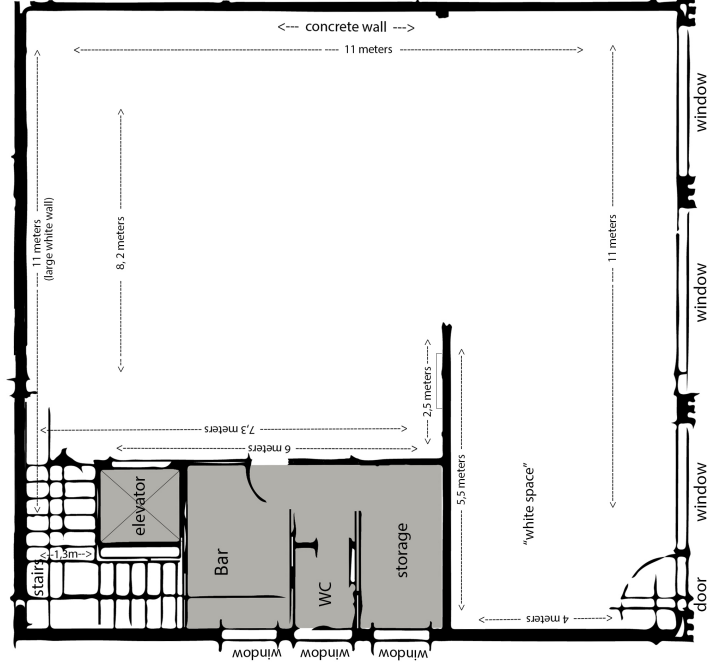

Nýló Project space Völvufell 13-21

The space is approx 120m² in size and is located above our offices and collection space in Breiðholt, 111 Reykjavík.

Ceiling height is 3.5 meters.

The floor in the "white space" is creamy white (tiles), the rest is layed with red and yellow tiles (old bakery style):

large windows facing "the front"